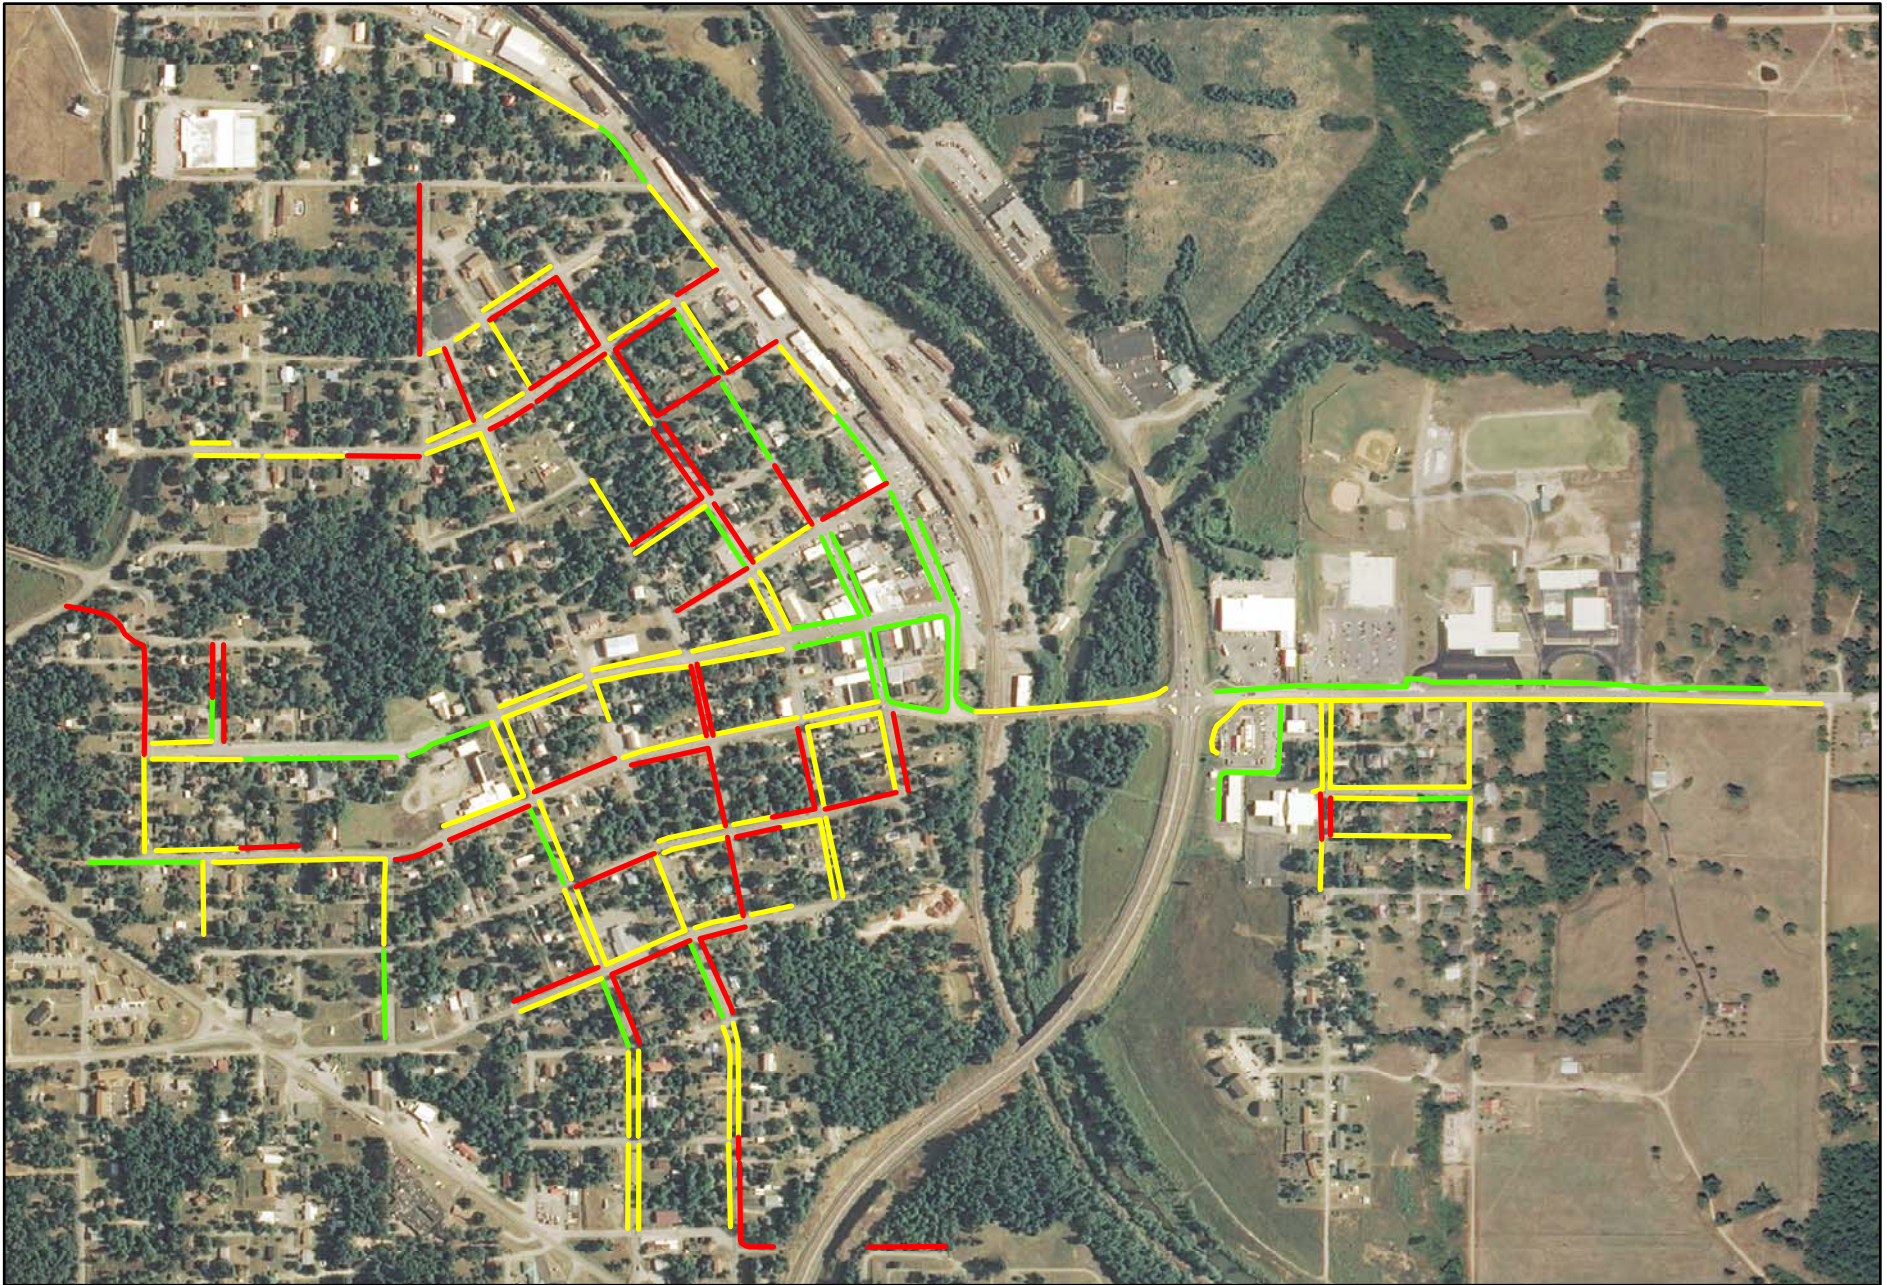

City of Thayer Sidewalk Inventory

- Poor Condition (T)
- Fair Condition (T)
- Good Condition (T)