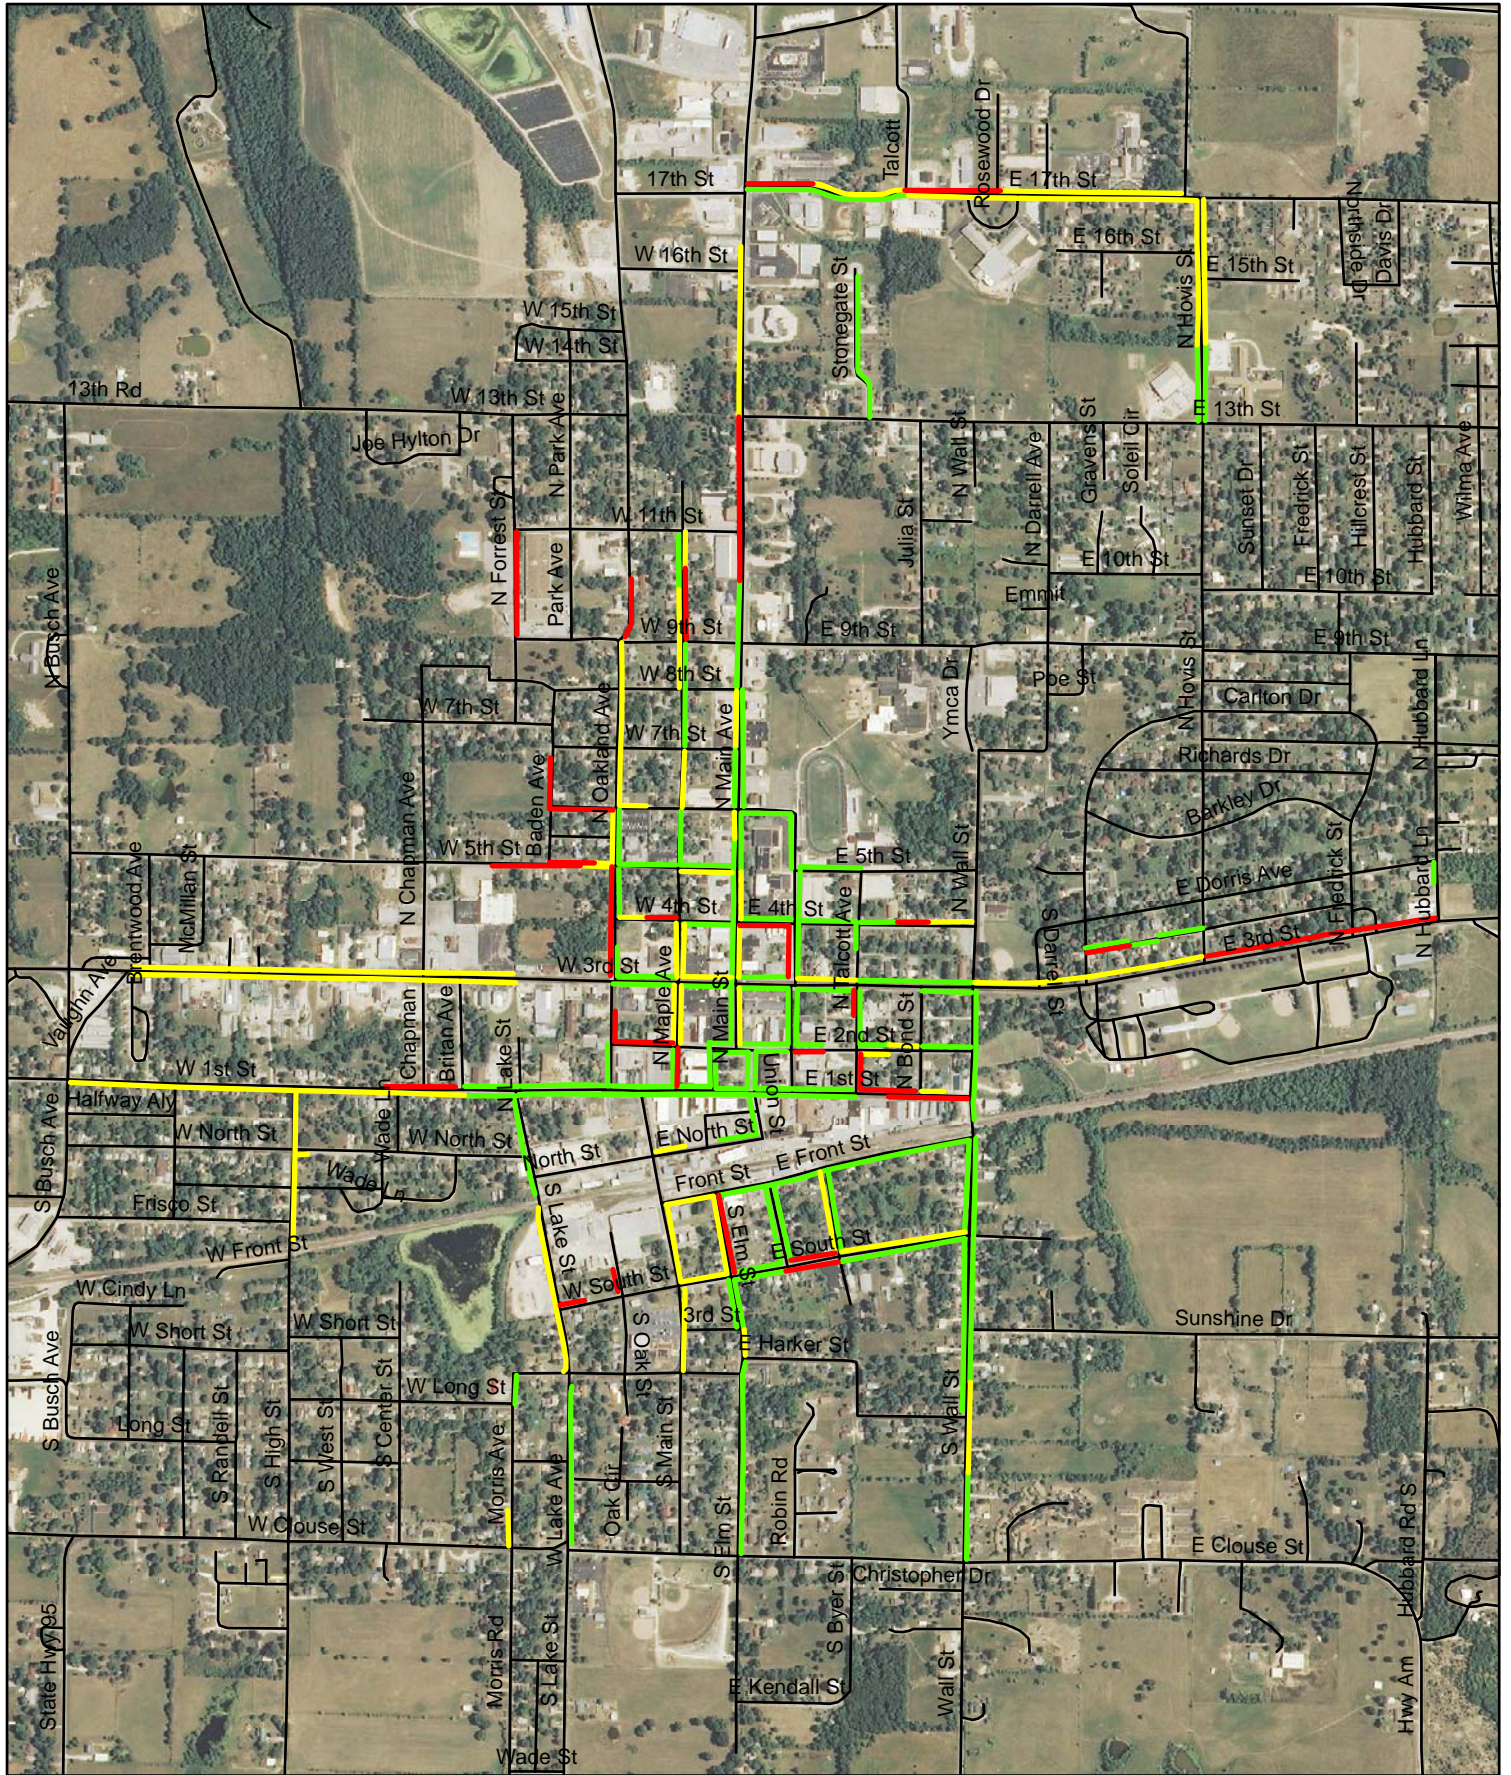

City of Mountain Grove Sidewalk Inventory

- Poor Condition (MG)
- Fair Condition (MG)
- Good Condition (MG)