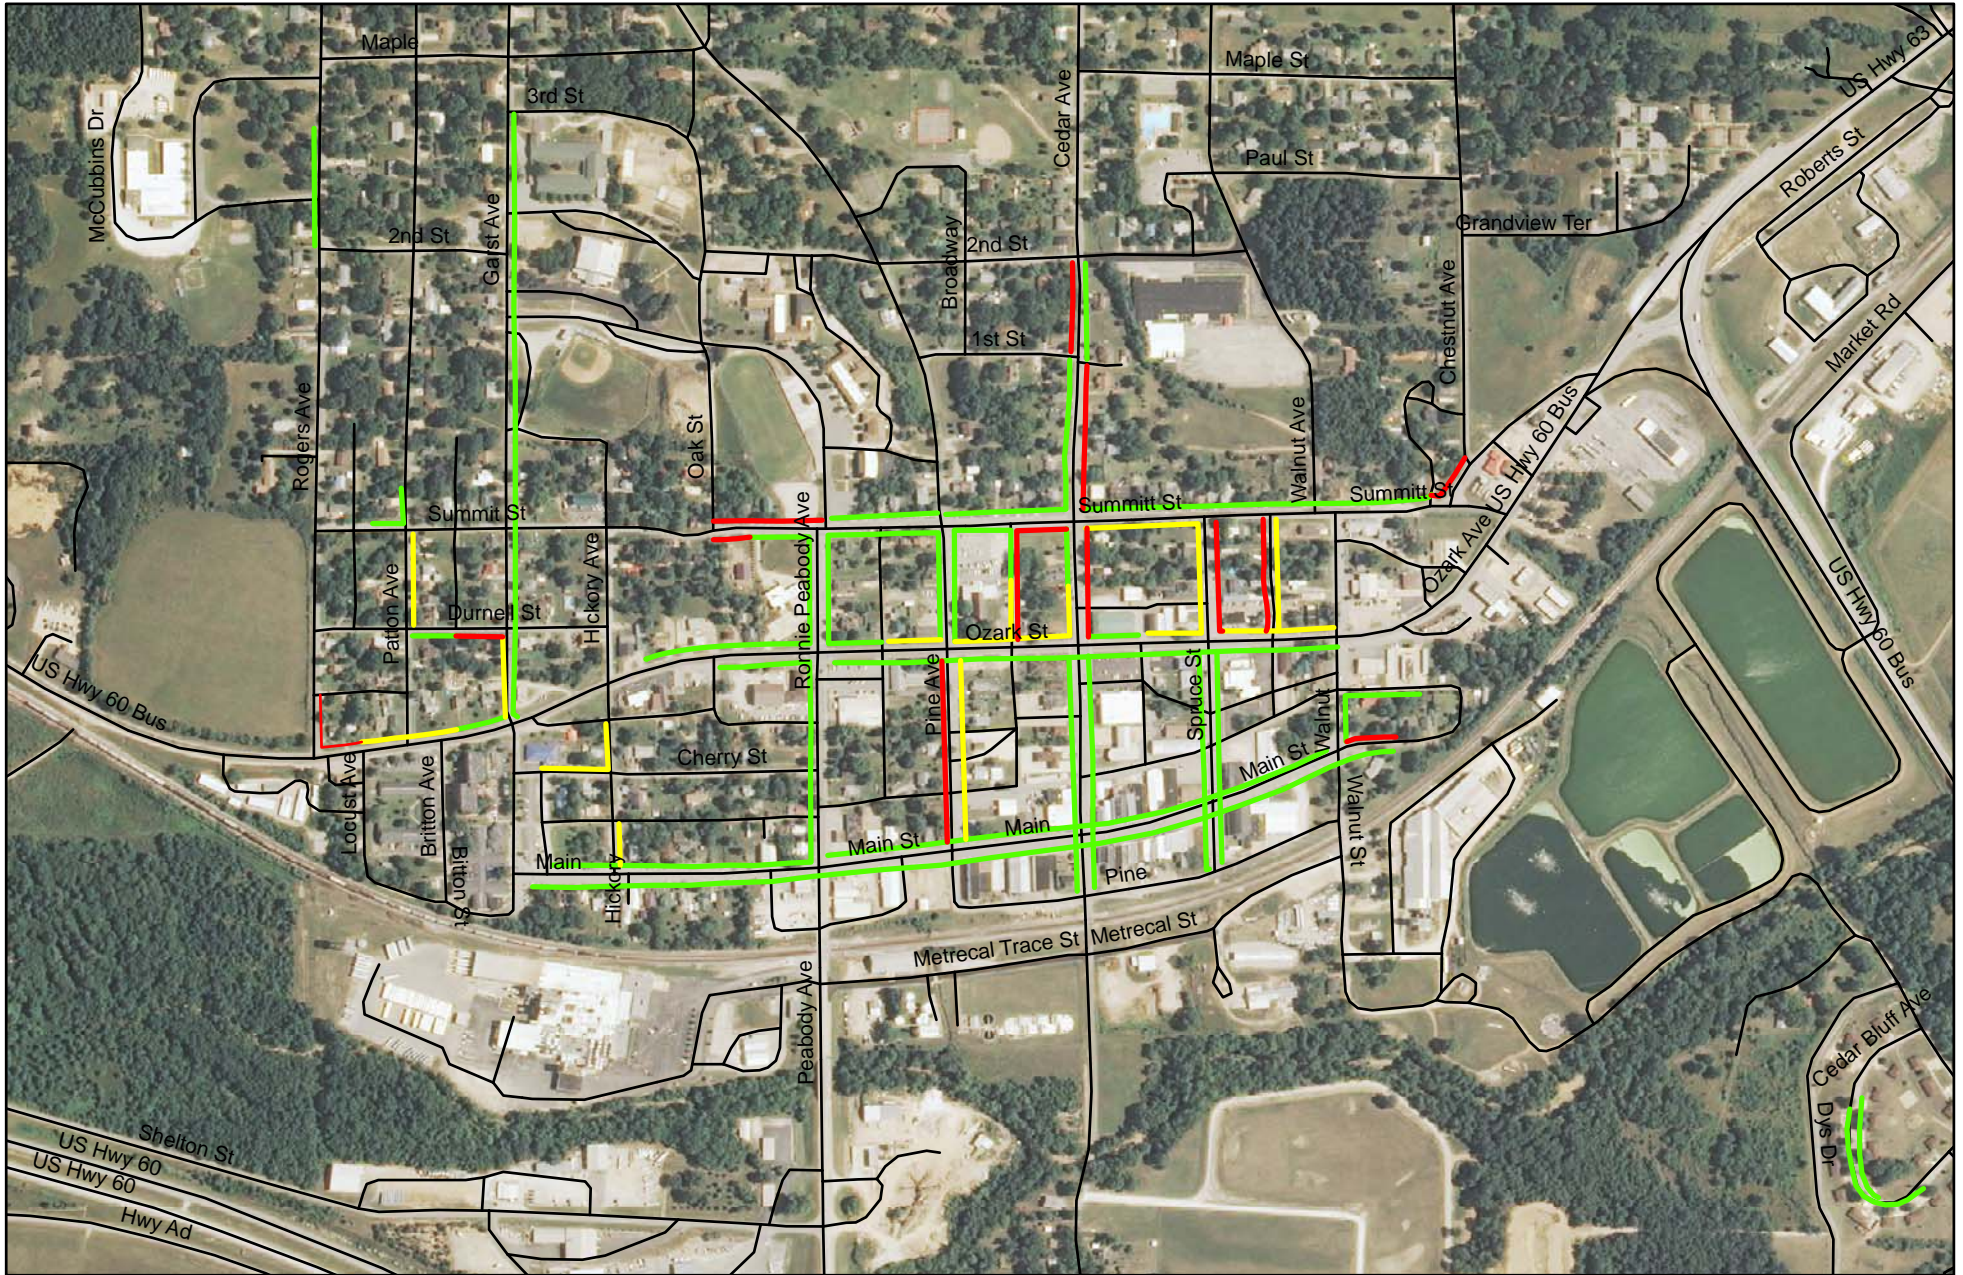

City of Cabool Sidewalk Inventory

- Poor Condition (C)
- Fair Condition (C)
- Good Condition (C)